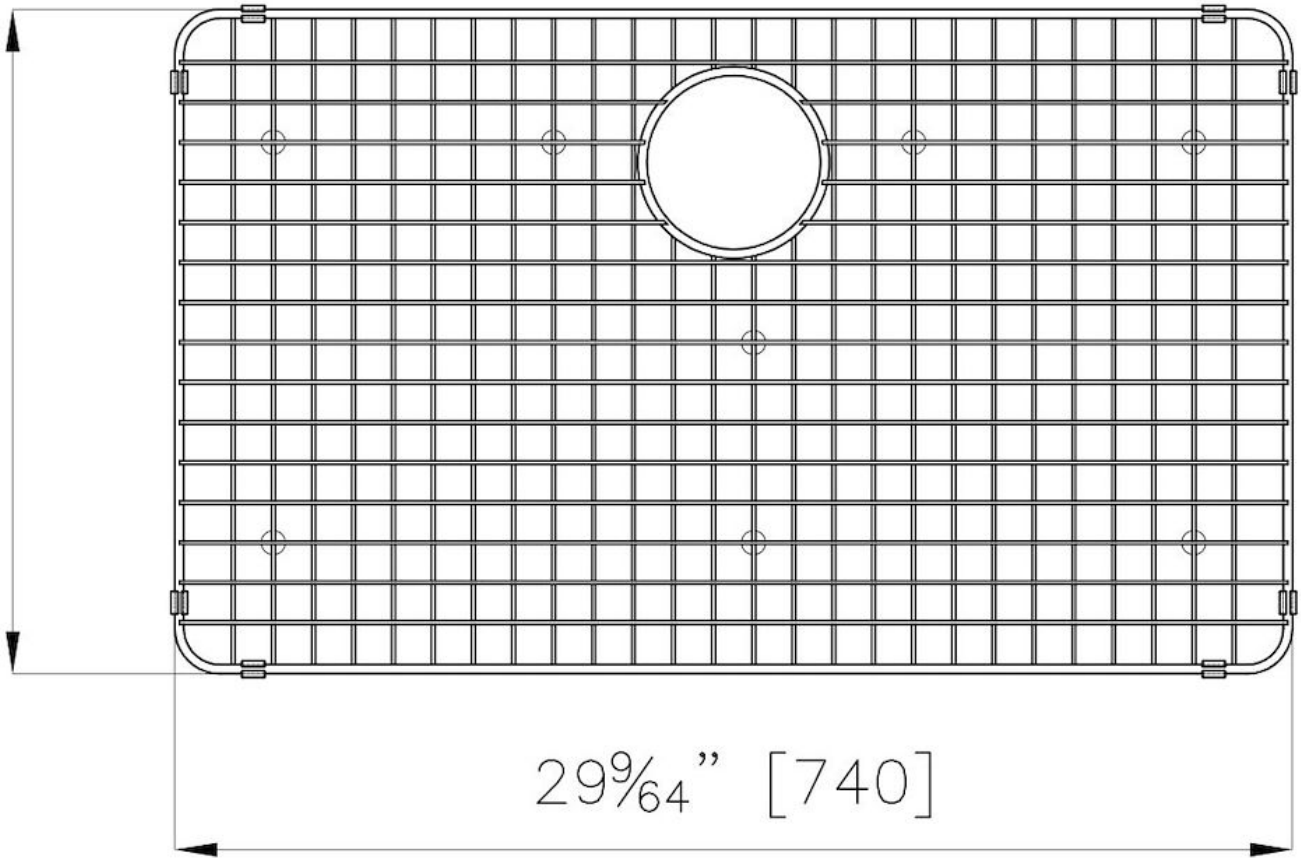

Grid

Accessories

Code: 8100 403

DETAILS

Material Stainless steel

Notes: It can be used on sinks with 30" x 18" bowl

TECHNICAL DATA

17 $\frac{21}{64}$ " [440]

29 $\frac{9}{64}$ " [740]

RECOMMENDED PAIRINGS

Armored Sink 32" x 20" – U/M
1237 660

**Armored Sink Vintage finish 32" x
20" – U/M**
1237 680